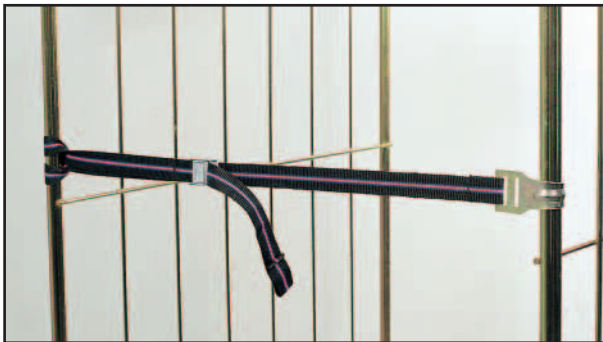

COD. 04.03.002.00

STRAP

Dim.: mm 25x1500