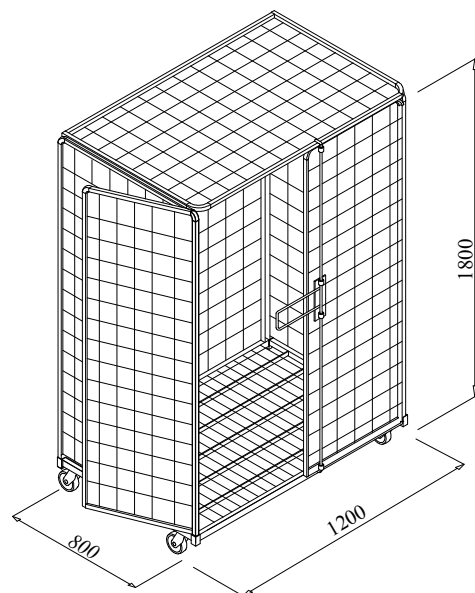

E-MAIL: info@cargopak.it

Laundry Roll containers with mesh mm 50x50. Sidewalls fasten on the base with screws. The III and IV wall fasten with clamps on the side walls.

Security Roll 1200x800x1800H
With lid and doors able to open 270°

Security Roll 700x800x1800H
With lid and door able to open 270°

Display Roll 1200x600x1800H

Display Roll 600x600x1800H

Codice Roll : 04-A3-586-11

04-A2-586-11

04-A4-386-11

04-A6-386-11

Ripiano : 04-03-001-00