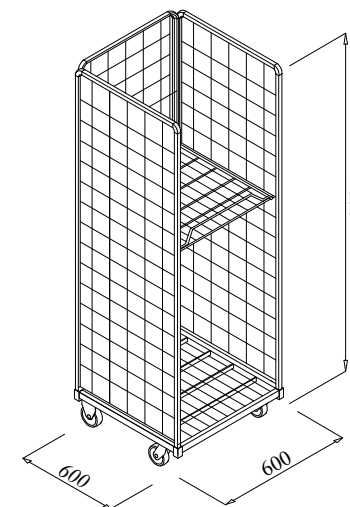

E-MAIL: info@cargopak.it

Laundry Roll containers with mesh mm 50x50. Sidewalls fasten on the base with screws. The III and IV wall fasten with clamps on the side walls.

Security Roll 1200x800x1800H
With lid and doors able to open 270°

Security Roll 700x800x1800H
With lid and door able to open 270°

Display Roll 1200x600x1800H

Display Roll 600x600x1800H

Codice Roll : 04-A3-586-11

04-A2-586-11

04-A4-386-11

04-A6-386-11

Ripiano : 04-03-001-00