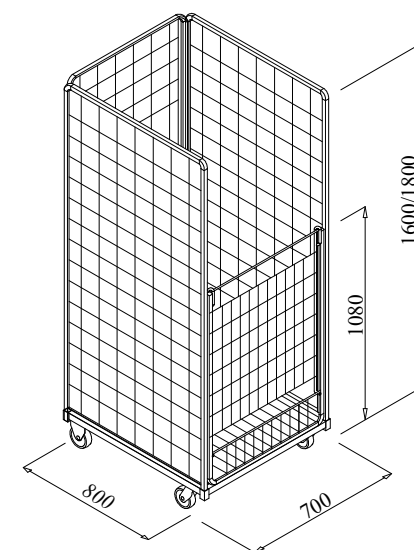

CARGO PAK®

VIA DELL'INDUSTRIA, 45 27022 CASORATE PRIMO (PAVIA) ITALIA

TEL. +39 02 90516371 FAX +39 02 90059905

INTERNET: www.cargopak.it E-MAIL: info@cargopak.it

Laundry Roll containers with mesh mm 50x50. Sidewalls fasten on the base with screws. The III and IV wall fasten with clamps on the side walls.

Roll with 3 walls h1600: 04-A2-366-11

04-A1-366-11

04-A0-366-11

04-A1-366-11

04-A2-366-11

Roll with 3 walls h1800: 04-A2-386-11

04-A1-386-11

04-A0-386-11

E-MAIL: info@cargopak.it

Laundry Roll containers with mesh mm 50x50. Sidewalls fasten on the base with screws. The III and IV wall fasten with clamps on the side walls.

Security Roll 1200x800x1800H
With lid and doors able to open 270°

Security Roll 700x800x1800H
With lid and door able to open 270°

Display Roll 1200x600x1800H

Display Roll 600x600x1800H

Codice Roll : 04-A3-586-11

04-A2-586-11

04-A4-386-11

04-A6-386-11

Ripiano : 04-03-001-00