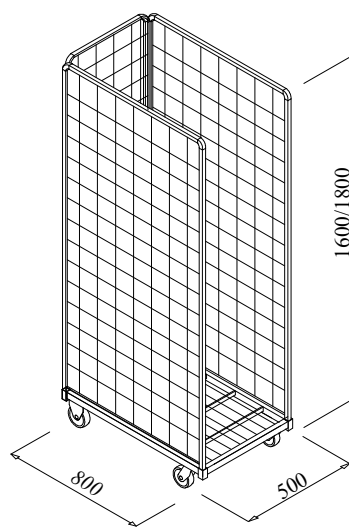

CARGO PAK®

VIA DELL'INDUSTRIA, 45 27022 CASORATE PRIMO (PAVIA) ITALIA

TEL. +39 02 90516371 FAX +39 02 90059905

INTERNET: www.cargopak.it E-MAIL: info@cargopak.it

Laundry Roll containers with mesh mm 50x50. Sidewalls fasten on the base with screws. The III and IV wall fasten with clamps on the side walls.

Roll with 3 walls h1600: 04-A2-366-11

04-A1-366-11

04-A0-366-11

04-A1-366-11

04-A2-366-11

Roll with 3 walls h1800: 04-A2-386-11

04-A1-386-11

04-A0-386-11

E-MAIL: info@cargopak.it

Laundry Roll containers with mesh mm 50x50. Sidewalls fasten on the base with screws. The III and IV wall fasten with clamps on the side walls.

Security Roll 1200x800x1800H
With lid and doors able to open 270°

Security Roll 700x800x1800H
With lid and door able to open 270°

Display Roll 1200x600x1800H

Display Roll 600x600x1800H

Codice Roll : 04-A3-586-11

04-A2-586-11

04-A4-386-11

04-A6-386-11

Ripiano : 04-03-001-00