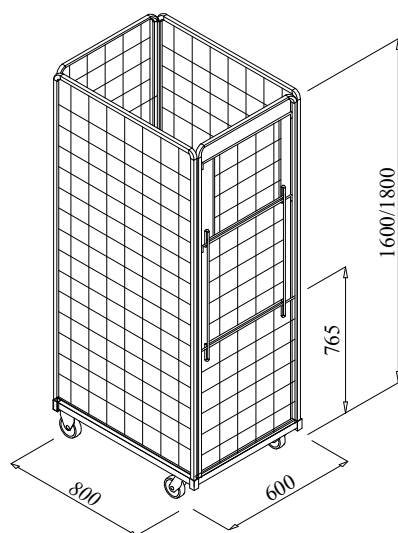

CARGO PAK®

VIA DELL'INDUSTRIA, 45 27022 CASORATE PRIMO (PAVIA) ITALIA

TEL. +39 02 90516371 FAX +39 02 90059905

INTERNET: www.cargopak.it E-MAIL: info@cargopak.it

Laundry Roll containers with mesh mm 50x50. Sidewalls fasten on the base with screws. The III and IV wall fasten with clamps on the side walls.

Roll with 3 walls h1600: 04-A2-366-11

04-A1-366-11

04-A0-366-11

04-A1-366-11

04-A2-366-11

Roll with 3 walls h1800: 04-A2-386-11

04-A1-386-11

04-A0-386-11

E-MAIL: info@cargopak.it

Laundry Roll containers with mesh mm 50x50. Sidewalls fasten on the base with screws. The III and IV wall fasten with clamps on the side walls.

Security Roll 1200x800x1800H
With lid and doors able to open 270°

Security Roll 700x800x1800H
With lid and door able to open 270°

Display Roll 1200x600x1800H

Display Roll 600x600x1800H

Codice Roll : 04-A3-586-11

04-A2-586-11

04-A4-386-11

04-A6-386-11

Ripiano : 04-03-001-00