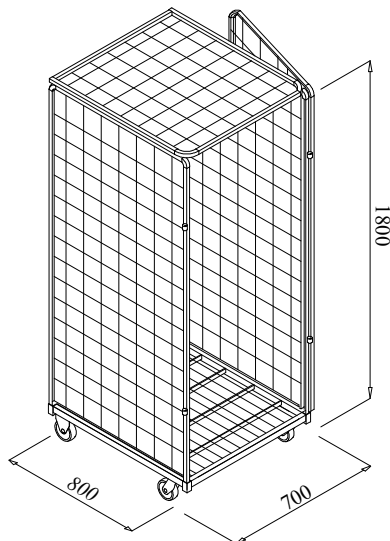

E-MAIL: info@cargopak.it

Laundry Roll containers with mesh mm 50x50. Sidewalls fasten on the base with screws. The III and IV wall fasten with clamps on the side walls.

Security Roll 1200x800x1800H
With lid and doors able to open 270°

Security Roll 700x800x1800H
With lid and door able to open 270°

Display Roll 1200x600x1800H

Display Roll 600x600x1800H

Codice Roll : 04-A3-586-11

04-A2-586-11

04-A4-386-11

04-A6-386-11

Ripiano : 04-03-001-00