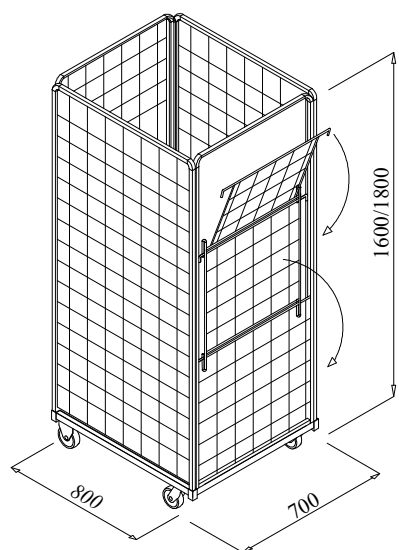

CARGO PAK®

VIA DELL'INDUSTRIA, 45 27022 CASORATE PRIMO (PAVIA) ITALIA

TEL. +39 02 90516371 FAX +39 02 90059905

INTERNET: www.cargopak.it E-MAIL: info@cargopak.it

Laundry Roll containers with mesh mm 50x50. Sidewalls fasten on the base with screws. The III and IV wall fasten with clamps on the side walls.

Roll with 3 walls h1600: 04-A2-366-11

04-A1-366-11

04-A0-366-11

04-A1-366-11

04-A2-366-11

Roll with 3 walls h1800: 04-A2-386-11

04-A1-386-11

04-A0-386-11

E-MAIL: info@cargopak.it

Laundry Roll containers with mesh mm 50x50. Sidewalls fasten on the base with screws. The III and IV wall fasten with clamps on the side walls.

Security Roll 1200x800x1800H
With lid and doors able to open 270°

Security Roll 700x800x1800H
With lid and door able to open 270°

Display Roll 1200x600x1800H

Display Roll 600x600x1800H

Codice Roll : 04-A3-586-11

04-A2-586-11

04-A4-386-11

04-A6-386-11

Ripiano : 04-03-001-00