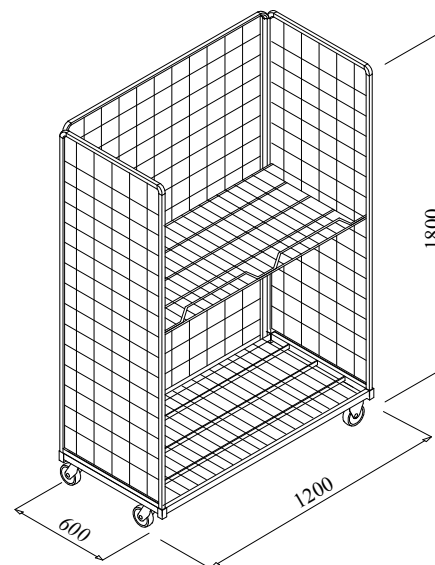

E-MAIL: info@cargopak.it

Laundry Roll containers with mesh mm 50x50. Sidewalls fasten on the base with screws. The III and IV wall fasten with clamps on the side walls.

Security Roll 1200x800x1800H
With lid and doors able to open 270°

Security Roll 700x800x1800H
With lid and door able to open 270°

Display Roll 1200x600x1800H

Display Roll 600x600x1800H

Codice Roll : 04-A3-586-11

04-A2-586-11

04-A4-386-11

04-A6-386-11

Ripiano : 04-03-001-00