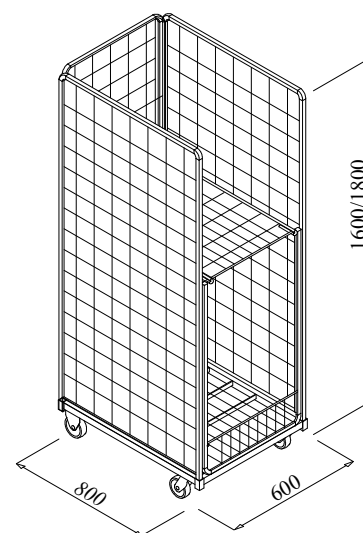

CARGO PAK®

VIA DELL'INDUSTRIA, 45 27022 CASORATE PRIMO (PAVIA) ITALIA

TEL. +39 02 90516371 FAX +39 02 90059905

INTERNET: www.cargopak.it E-MAIL: info@cargopak.it

Laundry Roll containers with mesh mm 50x50. Sidewalls fasten on the base with screws. The III and IV wall fasten with clamps on the side walls.

Roll with 3 walls h1600: 04-A2-366-11

04-A1-366-11

04-A0-366-11

04-A1-366-11

04-A2-366-11

Roll with 3 walls h1800: 04-A2-386-11

04-A1-386-11

04-A0-386-11

E-MAIL: info@cargopak.it

Laundry Roll containers with mesh mm 50x50. Sidewalls fasten on the base with screws. The III and IV wall fasten with clamps on the side walls.

Security Roll 1200x800x1800H
With lid and doors able to open 270°

Security Roll 700x800x1800H
With lid and door able to open 270°

Display Roll 1200x600x1800H

Display Roll 600x600x1800H

Codice Roll : 04-A3-586-11

04-A2-586-11

04-A4-386-11

04-A6-386-11

Ripiano : 04-03-001-00